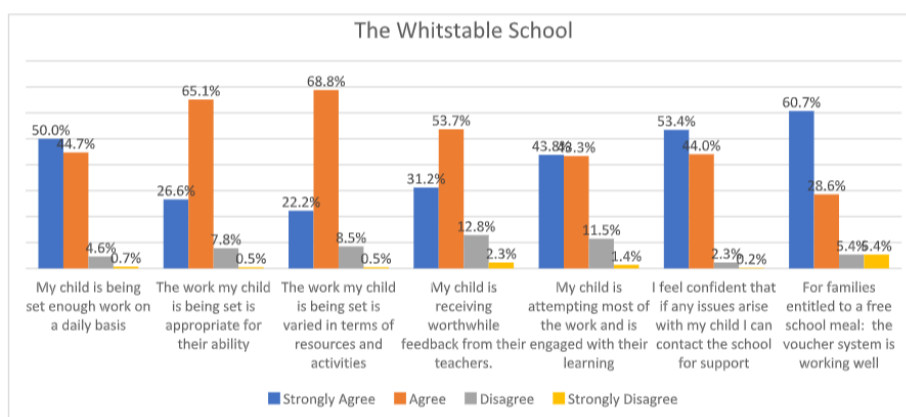

8th February 2021

Dear Parents and Carers

Re: End of Term 3 Information and Arrangements

Term Dates

The school will break for half term from Monday 15th February returning on Tuesday 23rd February. During the half term school will be closed for all pupils including those deemed as vulnerable or children of key workers. Remote learning and key worker / vulnerable pupil provision will resume on Tuesday 23rd February.

Free School Meal Vouchers

While school is closed to the majority of pupils we will send vouchers via the Government scheme Edenred, if you are concerned that you have not received a voucher but are entitled to contact the school on 01227 931300. If you think your child may be eligible for free school meals but is not currently receiving them please visit the KCC website for more information:

<https://www.kent.gov.uk/education-and-children/schools/free-school-meals#tab-2>

Remote Learning

Thank you for your responses to our 'Remote Learning Survey'. Nearly half of all parents took the time to respond and we were delighted with the outcome. You can see the results below. We continue to evaluate our remote learning offer carefully and make regular improvements. You can get support with remote learning through our new website: <https://sites.google.com/swale.at/twsremotelearning/home>

School Reopening Plans

As we write to you there is no new information from the Government about school reopening dates, we will of course keep you informed as information is released.

Have a restful half term.

Yours faithfully

Mr S Scales
Deputy Headteacher

Artsmark
Gold Award
Awarded by Arts
Council England

GOLD
SCHOOL
2020

Learn Locally, Think Globally